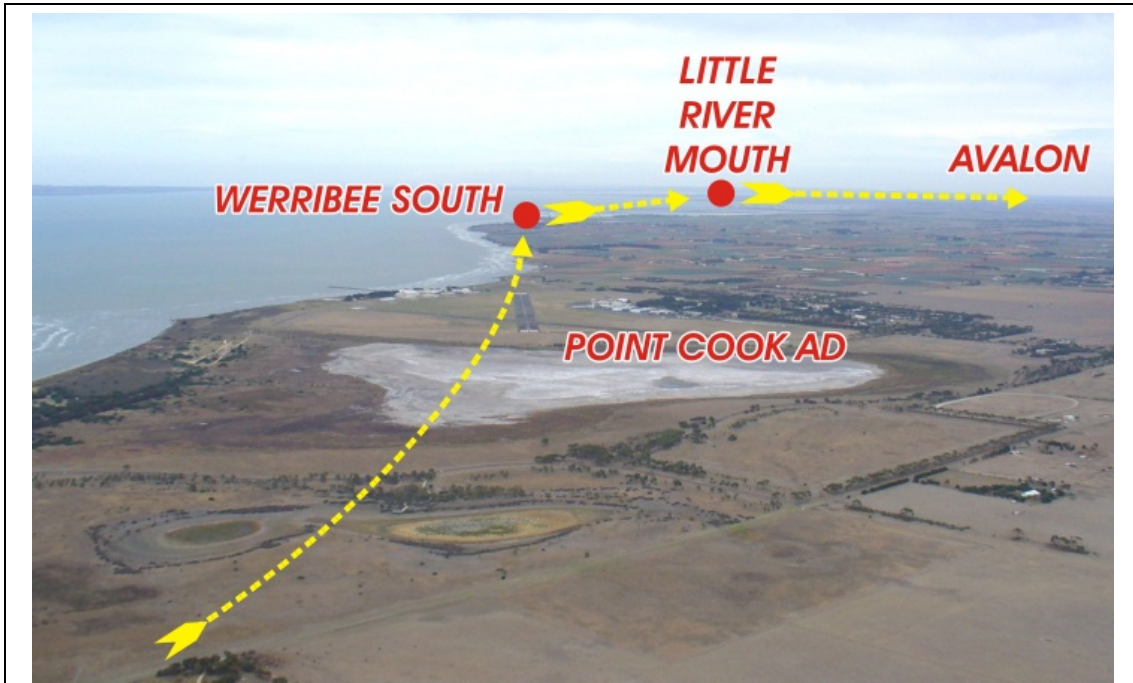

### LITTLE RIVER MOUTH ARRIVAL – Entry Point and Holding Area photographs

*NOTE: This document must be read in conjunction with the AIP Supplement and current NOTAM. A thorough understanding of these is essential for all pilots attending or participating in the Airshow.*

**Above:** Approaching Point Cook Aerodrome, looking south towards WERRIBEE SOUTH (WBES).

**Above:** Approaching Werribee South, looking southwest towards LITTLE RIVER MOUTH (LRM). Mouth of the Werribee River in the centre, LRM in the distance.

**Above:** At LRM looking southwest towards Avalon East.

**Above:** At LRM, looking northeast towards the Werribee Golf Course.

**Above:** Just west of Werribee Golf Course, looking east towards Werribee South.