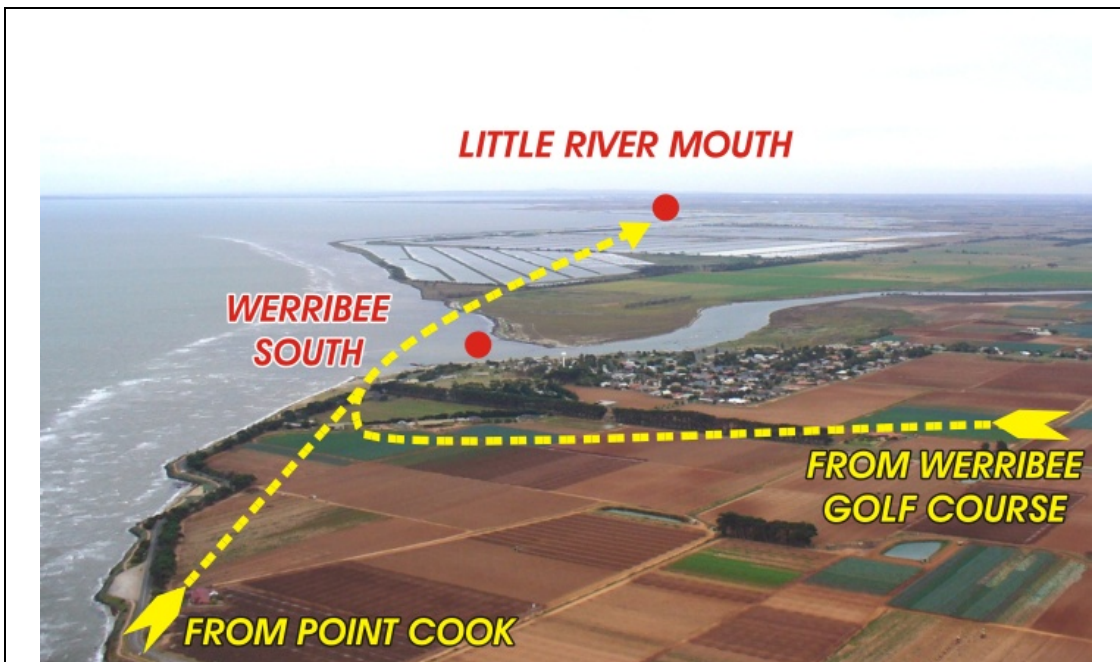

### LITTLE RIVER MOUTH ARRIVAL – Entry Point and Holding Area photographs

*NOTE: This document must be read in conjunction with the AIP Supplement and current NOTAM. A thorough understanding of these is essential for all pilots attending or participating in the Airshow.*

**Above:** Approaching Point Cook Aerodrome, looking south towards WERRIBEE SOUTH (WBES).

**Above:** Approaching Werribee South, looking southwest towards LITTLE RIVER MOUTH (LRM). Mouth of the Werribee River in the centre, LRM in the distance.

**Above:** At LRM looking southwest towards Avalon East.

**Above:** At LRM, looking northeast towards the Werribee Golf Course.

**Above:** Just west of Werribee Golf Course, looking east towards Werribee South.