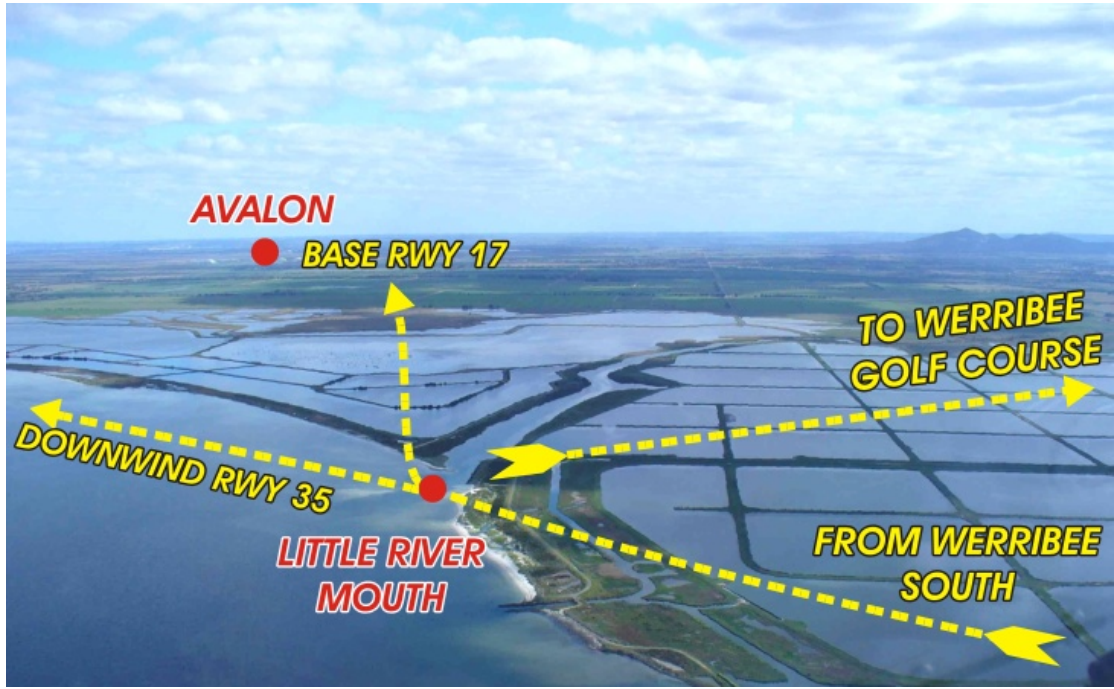

### LITTLE RIVER MOUTH ARRIVAL – Entry Point and Holding Area photographs

*NOTE: This document must be read in conjunction with the AIP Supplement and current NOTAM. A thorough understanding of these is essential for all pilots attending or participating in the Airshow.*

**Above:** Approaching Point Cook Aerodrome, looking south towards WERRIBEE SOUTH (WBES).

**Above:** Approaching Werribee South, looking southwest towards LITTLE RIVER MOUTH (LRM). Mouth of the Werribee River in the centre, LRM in the distance.

**Above:** At LRM looking southwest towards Avalon East.

**Above:** At LRM, looking northeast towards the Werribee Golf Course.

**Above:** Just west of Werribee Golf Course, looking east towards Werribee South.