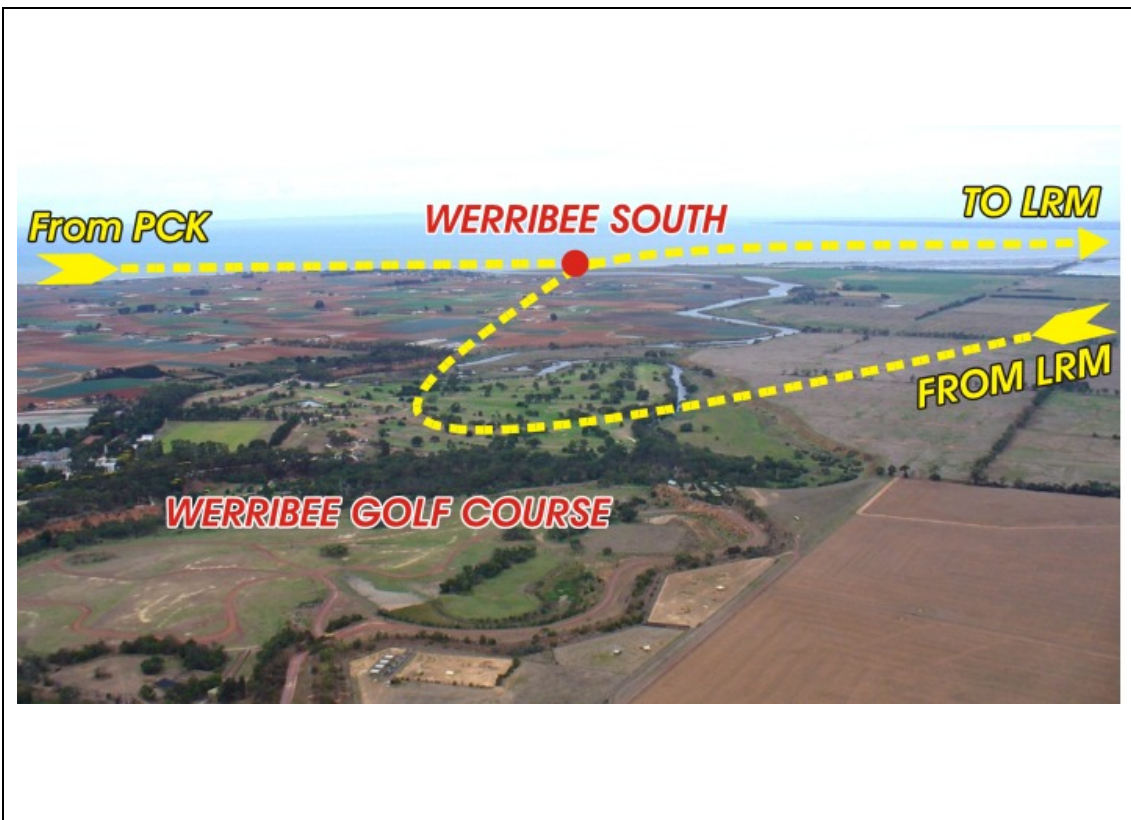

### LITTLE RIVER MOUTH ARRIVAL – Entry Point and Holding Area photographs

*NOTE: This document must be read in conjunction with the AIP Supplement and current NOTAM. A thorough understanding of these is essential for all pilots attending or participating in the Airshow.*

**Above:** Approaching Point Cook Aerodrome, looking south towards WERRIBEE SOUTH (WBES).

**Above:** Approaching Werribee South, looking southwest towards LITTLE RIVER MOUTH (LRM). Mouth of the Werribee River in the centre, LRM in the distance.

**Above:** At LRM looking southwest towards Avalon East.

**Above:** At LRM, looking northeast towards the Werribee Golf Course.

**Above:** Just west of Werribee Golf Course, looking east towards Werribee South.